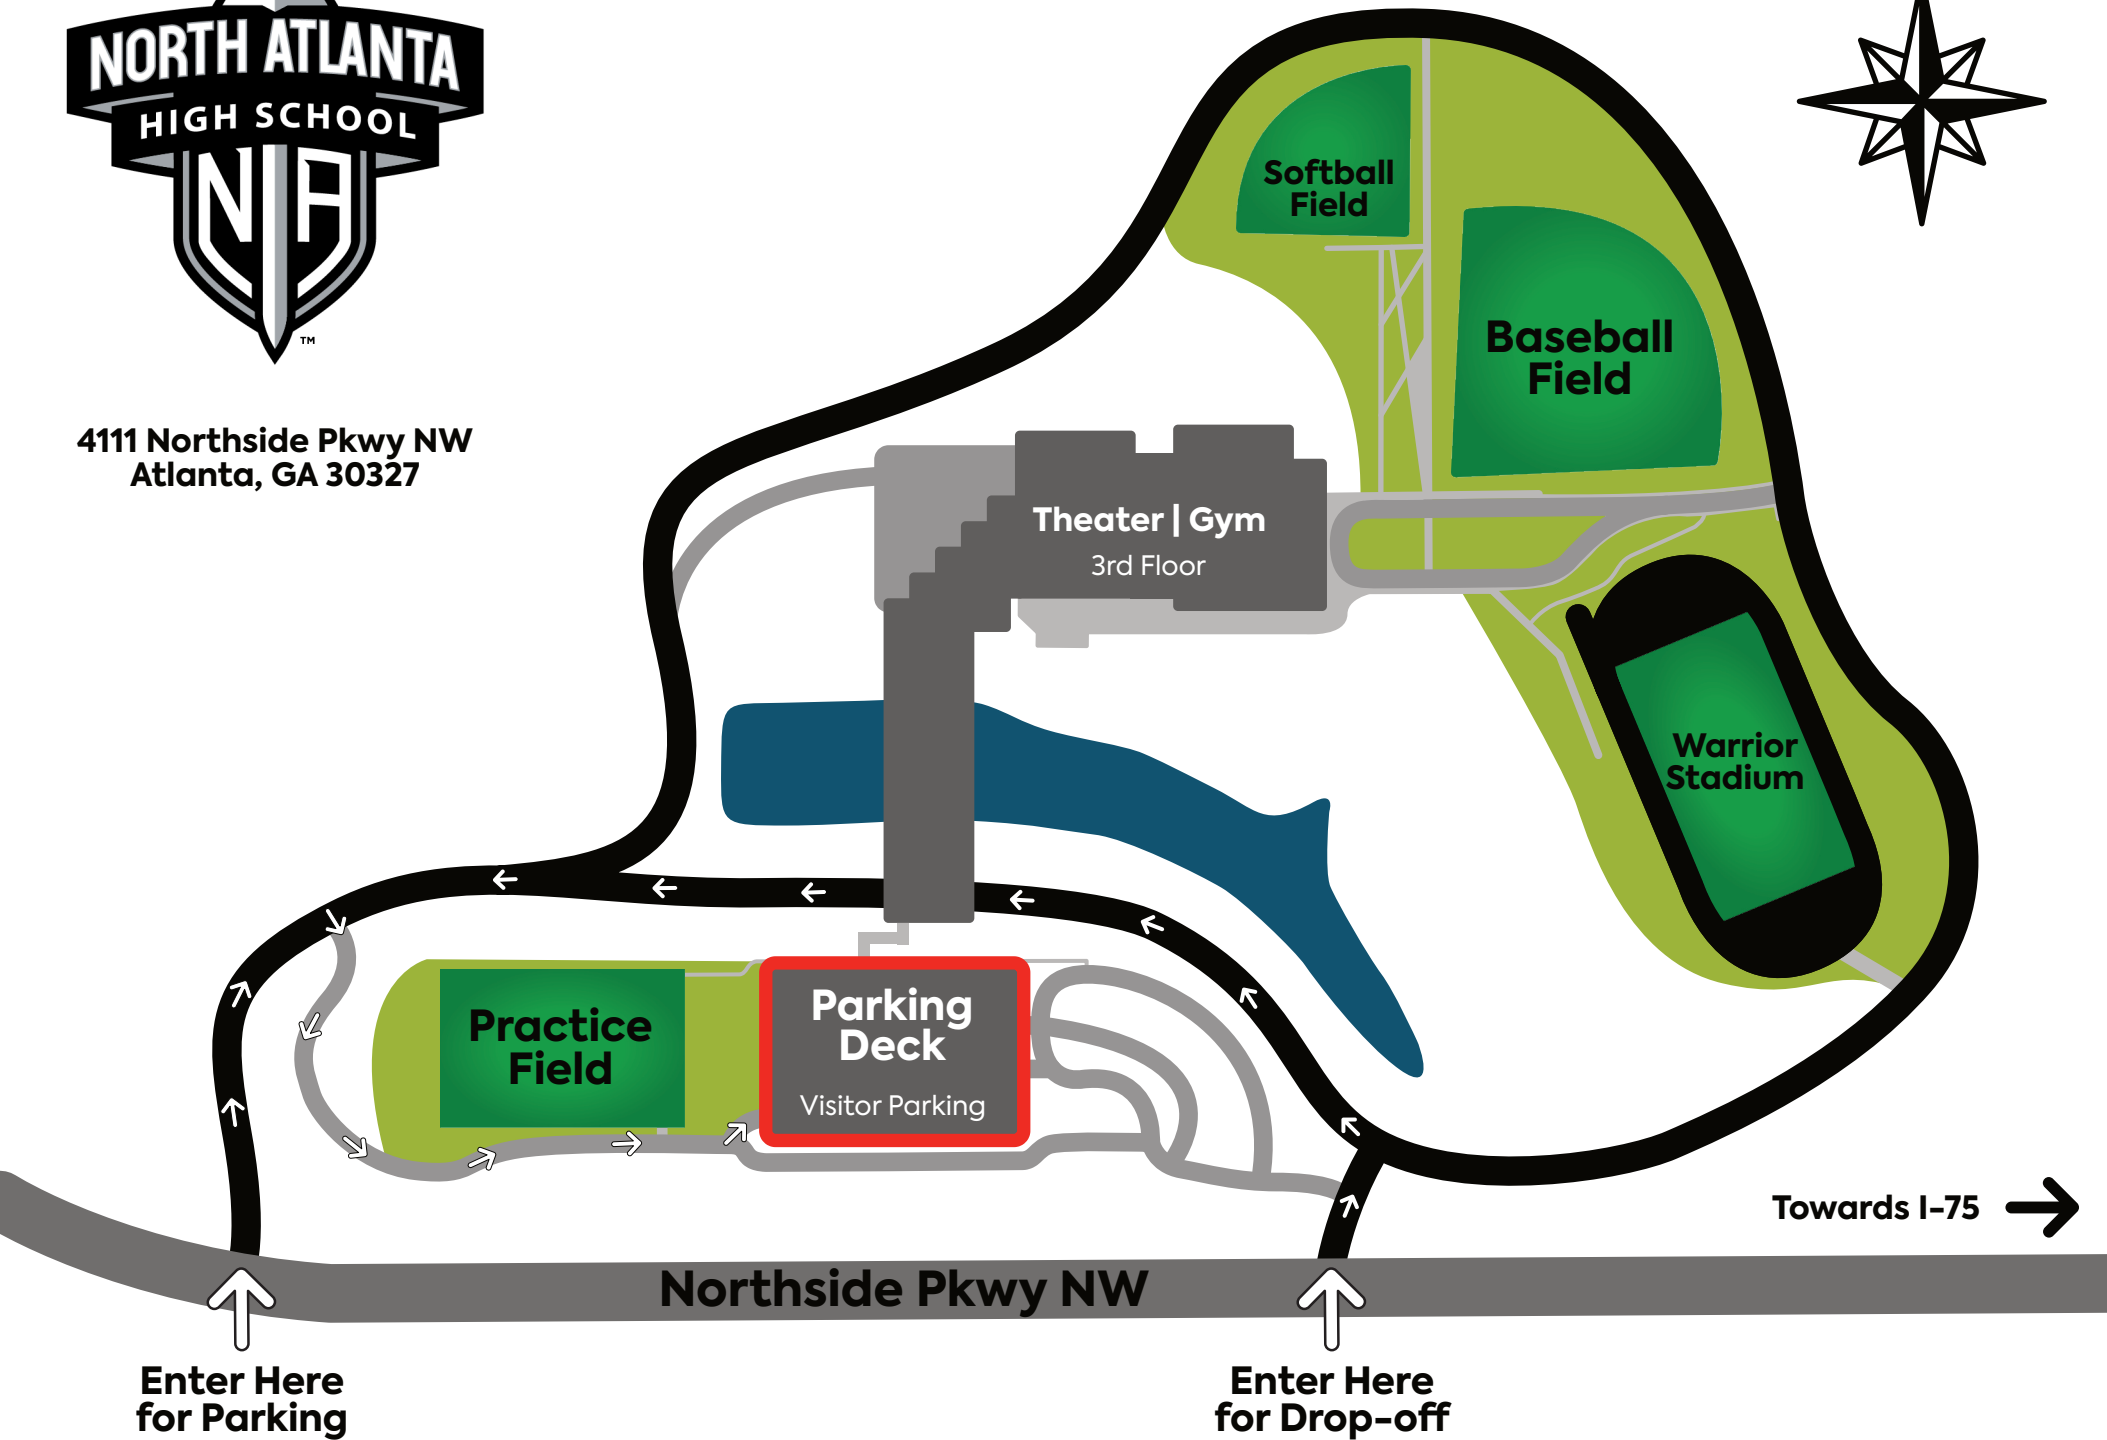

4111 Northside Pkwy NW  
Atlanta, GA 30327

NORTH

Enter Here  
for Parking

Enter Here  
for Drop-off

Towards I-75 →

Northside Pkwy NW